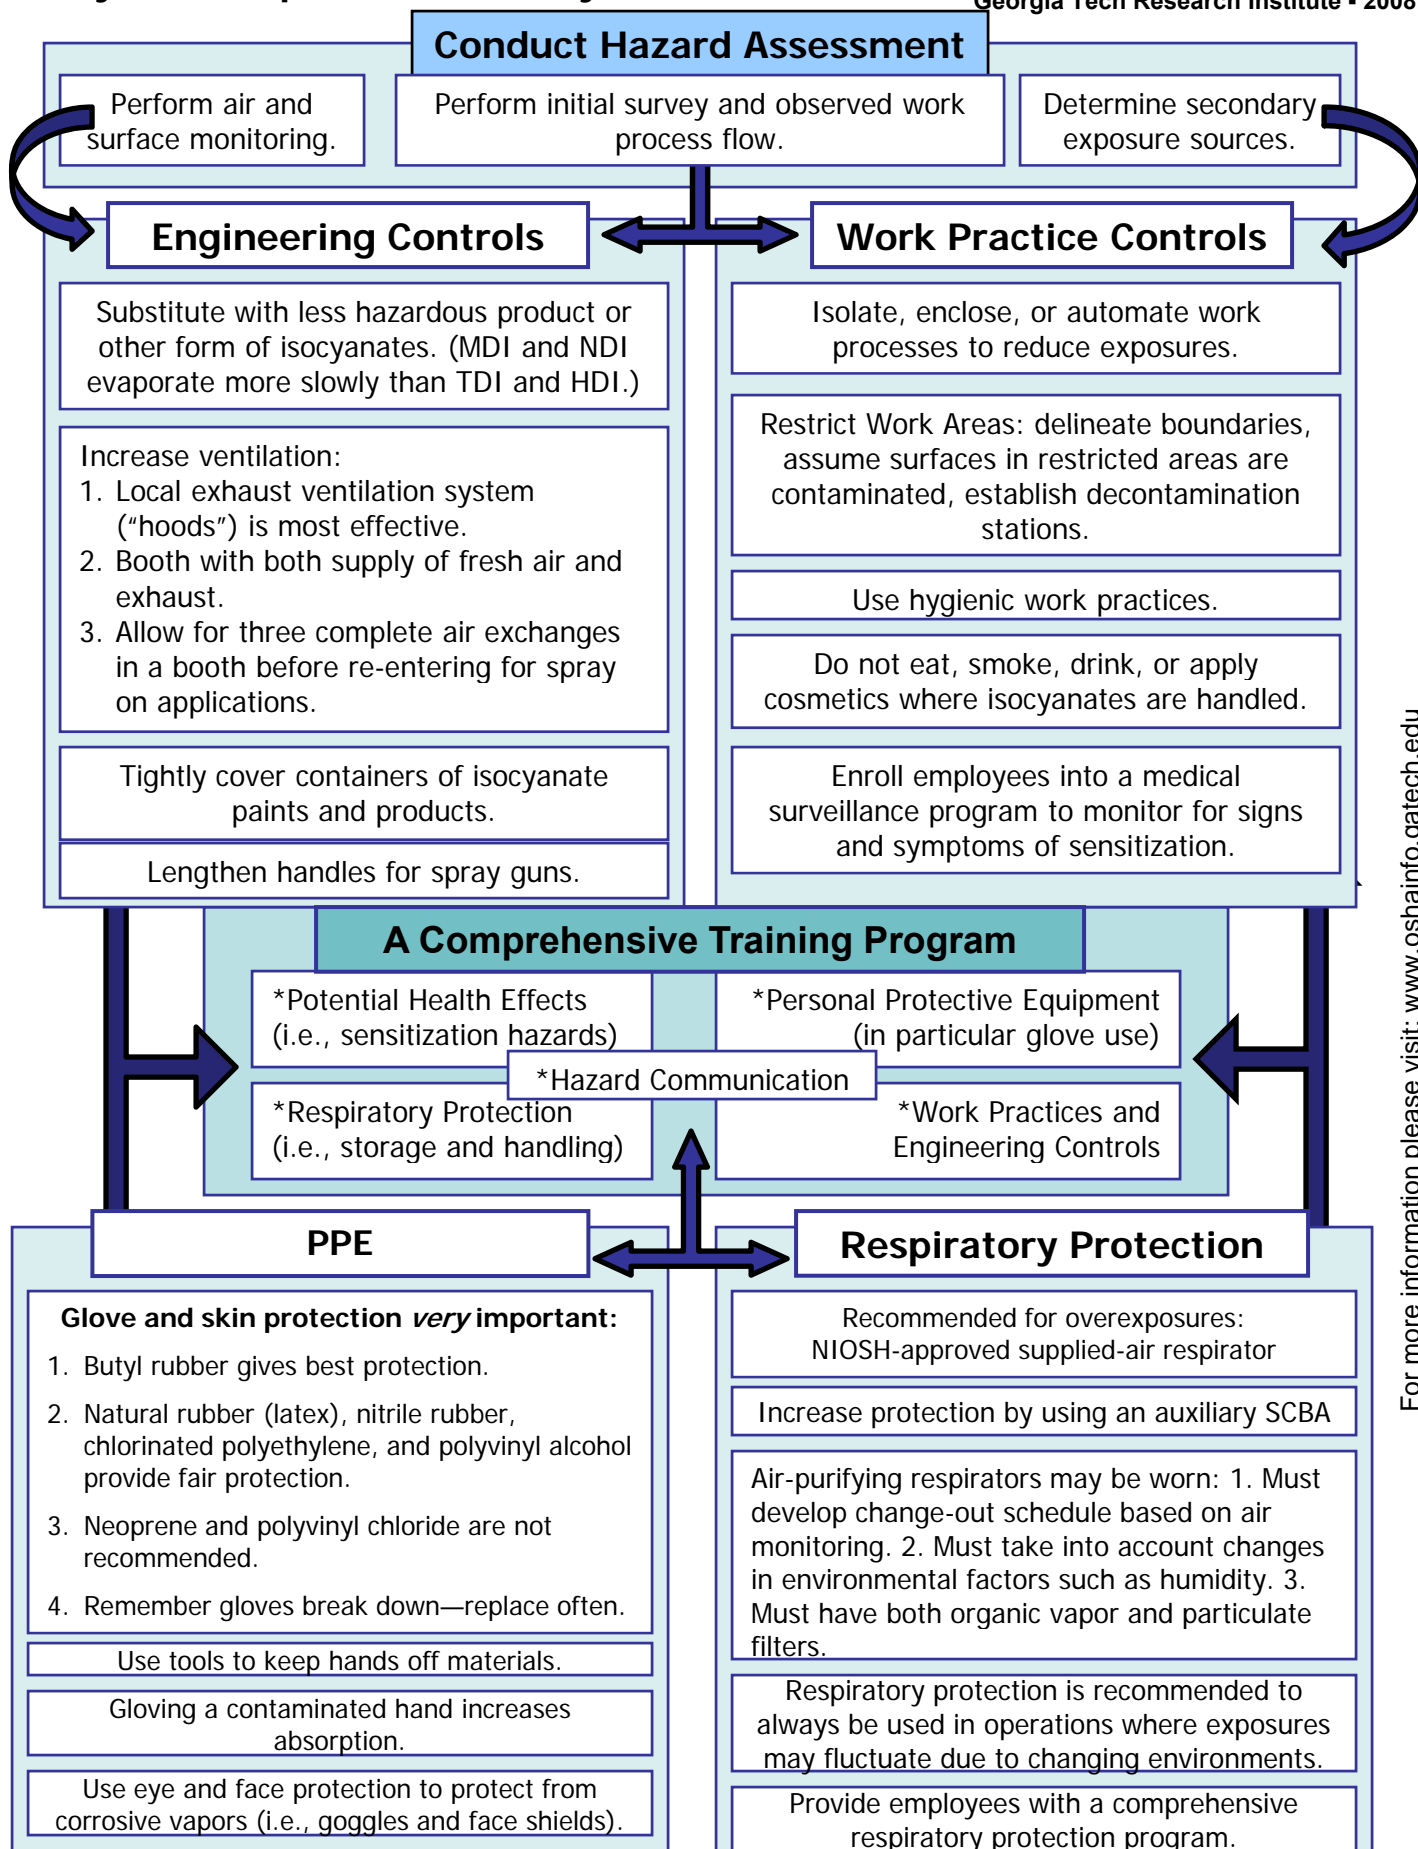

Isocyanate Exposure Hierarchy of Controls

ELSYS/Occupational Safety and Health Program
Georgia Tech Research Institute • 2008

For more information please visit: www.oshainfo.gatech.edu